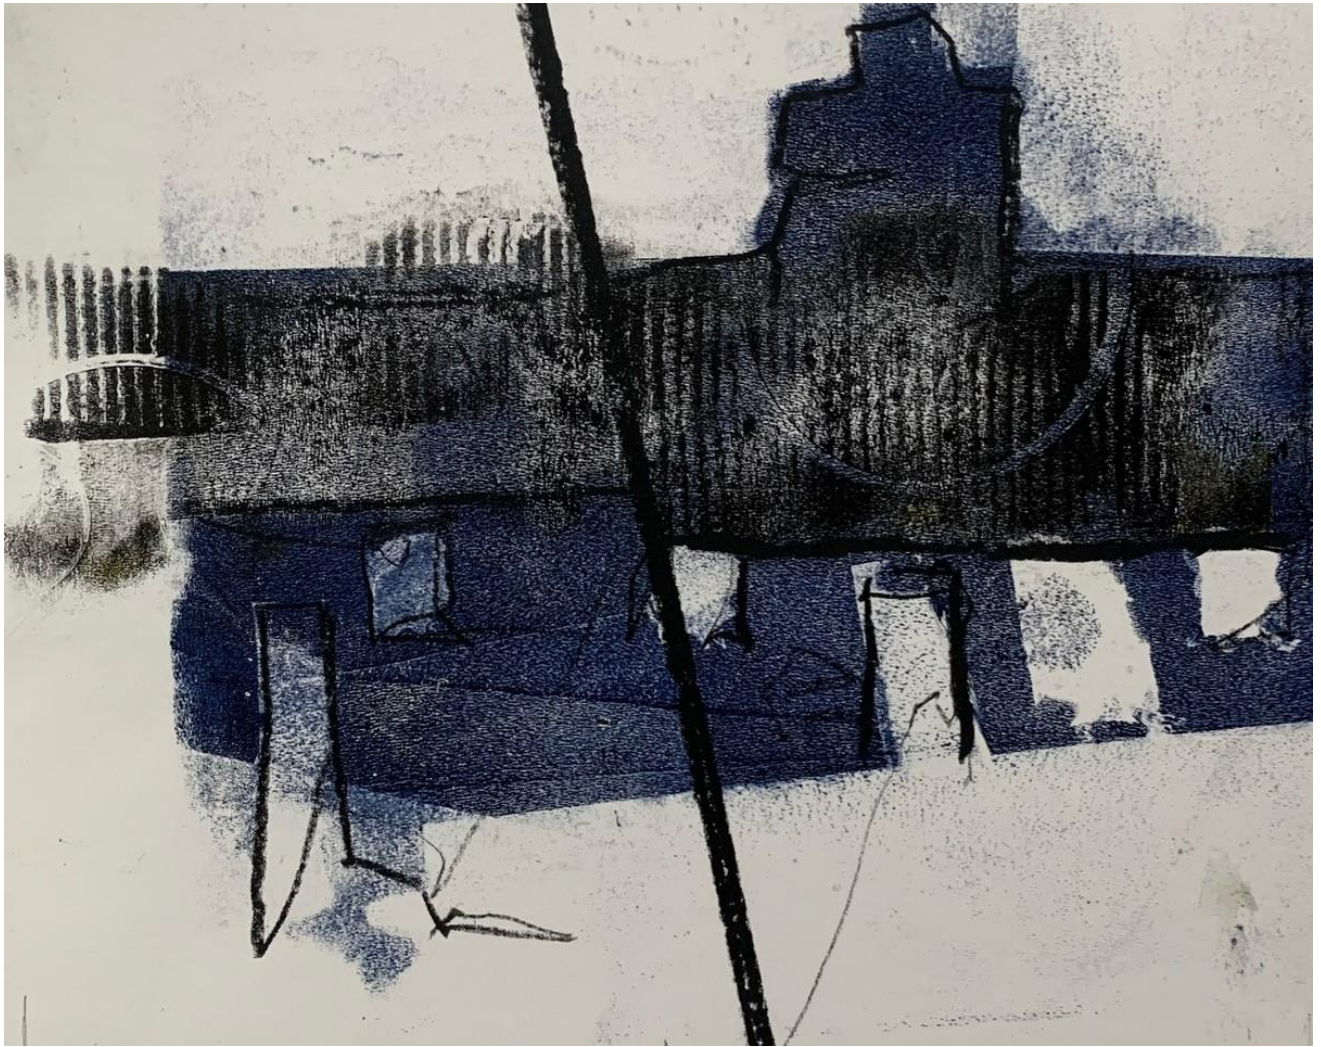

Fidge – acrylic/collage on wood panel, 20 x 25cm - £475